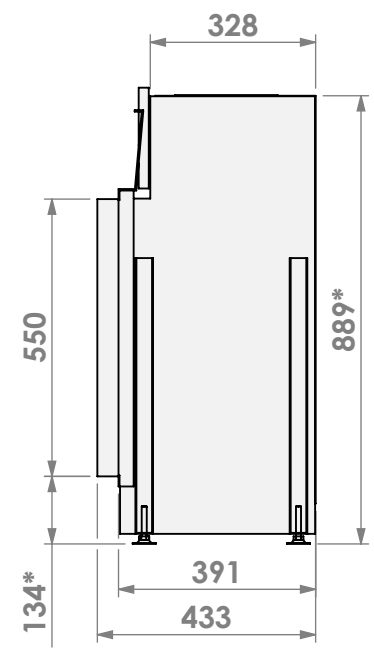

Version: **0**

\* = optional extended adjustable legs max. + 350 mm

**belfires**

Barbas Belfires B.V.  
Hallenstraat 17  
5531 AB Bladel  
The Netherlands  
www.barbasbelfires.com

Name: Topsham Small-3 floating frame convection casing

Modifications reserved

Scale: 1:15  
Unit: mm

Version: 0

\* = optional extended adjustable legs max. + 350 mm

**bellfires**

Barbas Bellfires B.V.  
Hallenstraat 17  
5531 AB Bladel  
The Netherlands  
www.barbasbellfires.com

Name: **Topsham Small-3 hidden door+ 10cm**

Modifications reserved

Projection:

American

Scale:

1:15

Version:

0

Unit:

mm