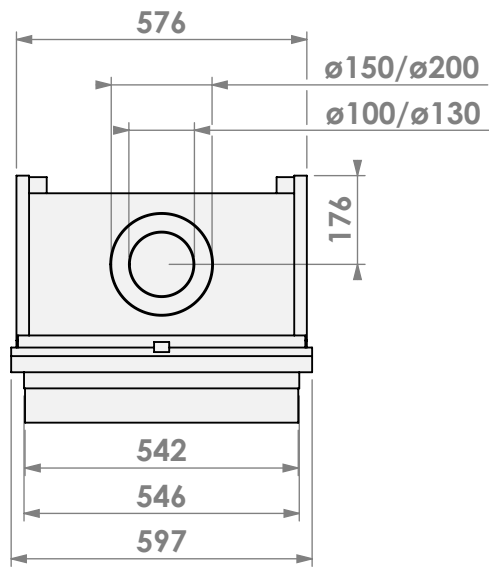

Modifications reserved

Scale: 1:15  
Unit: mm

Version: 0

\* = optional extended adjustable legs max. + 350 mm

**bellfires**

Barbas Bellfires B.V.  
Hallenstraat 17  
5531 AB Bladel  
The Netherlands  
www.barbasbellfires.com

Name: **Topsham Small-3 hidden door+ 10cm**

Modifications reserved

Projection:

American

Scale:

1:15

Version:

0

Unit:

mm