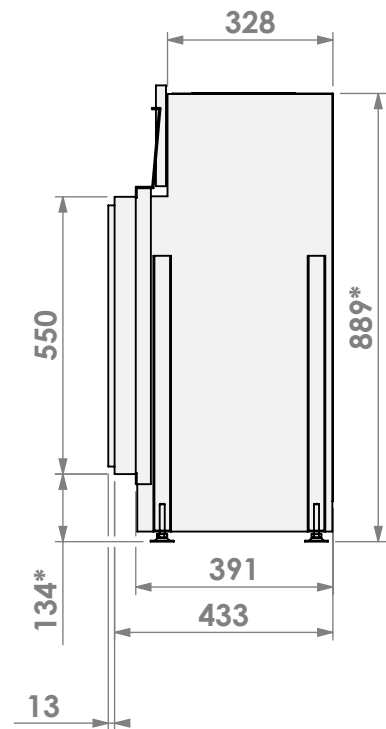

* = optional extended adjustable legs max. + 350 mm

belfires

Barbas Belfires B.V.
Hallenstraat 17
5531 AB Bladel
The Netherlands
www.barbasbelfires.com

Name: Topsham Small-3 floating frame convection casing

Modifications reserved

Scale: 1:15
Unit: mm

Version: 0