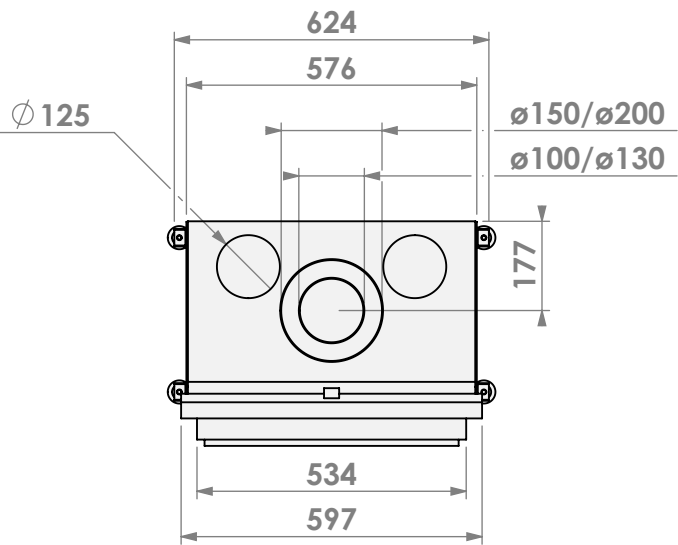

Version: **0**

\* = optional extended adjustable legs max. + 350 mm

**belfires**

Barbas Belfires B.V.  
Hallenstraat 17  
5531 AB Bladel  
The Netherlands  
www.barbasbelfires.com

Name: Topsham Small-3 floating frame convection casing

Modifications reserved

Scale: 1:15  
Unit: mm

Version: 0

\* = optional extended adjustable legs max. + 350 mm

**bellfires**

Barbas Bellfires B.V.  
Hallenstraat 17  
5531 AB Bladel  
The Netherlands  
www.barbasbellfires.com

Name: **Topsham Small-3 hidden door+ 10cm**

Modifications reserved

Projection:

American

Scale:

1:15

Version:

0

Unit:

mm