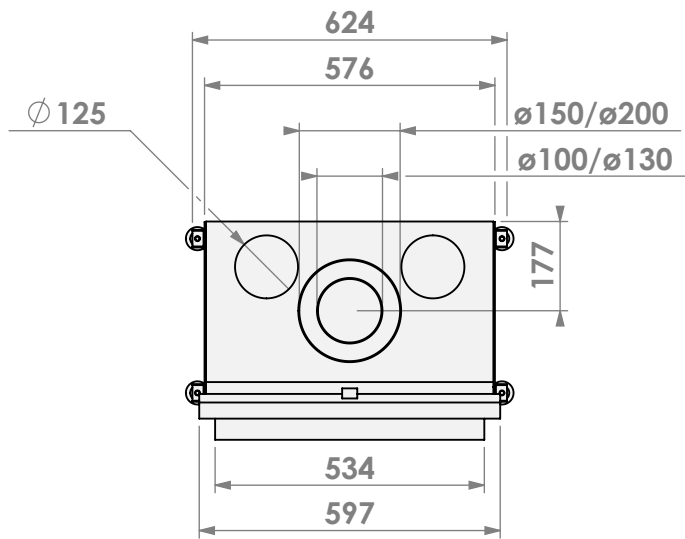

Version: **0**

\* = optional extended adjustable legs max. + 350 mm

**belfires**

Barbas Belfires B.V.  
Hallenstraat 17  
5531 AB Bladel  
The Netherlands  
www.barbasbelfires.com

Name: Topsham Small-3 floating frame convection casing

Modifications reserved

Scale: 1:15  
Unit: mm

Version: 0

\* = optional extended adjustable legs max. + 350 mm

**bellfires**

Barbas Bellfires B.V.  
Hallenstraat 17  
5531 AB Bladel  
The Netherlands  
www.barbasbellfires.com

Name: **Topsham Small-3 hidden door+ 10cm**

Modifications reserved

Projection:

American

Scale:

1:15

Version:

0

Unit:

mm