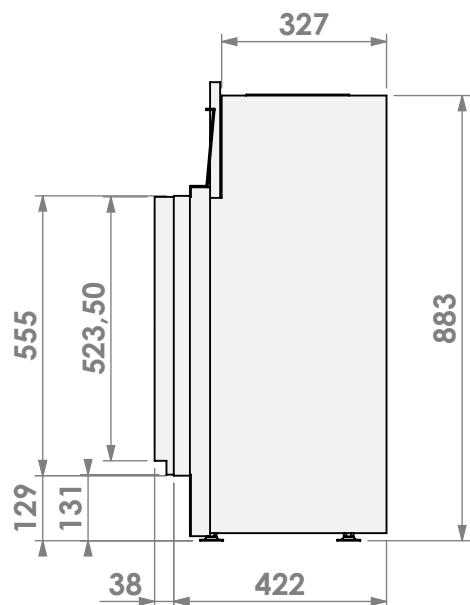

Version: **0**

\* = optional extended adjustable legs max. + 350 mm

**belfires**

Barbas Belfires B.V.  
Hallenstraat 17  
5531 AB Bladel  
The Netherlands  
www.barbasbelfires.com

Name: Topsham Small-3 floating frame convection casing

Modifications reserved

Scale: 1:15  
Unit: mm

Version: 0

\* = optional extended adjustable legs max. + 350 mm

**bellfires**

Barbas Bellfires B.V.  
Hallenstraat 17  
5531 AB Bladel  
The Netherlands  
www.barbasbellfires.com

Name: **Topsham Small-3 hidden door+ 10cm**

Modifications reserved

Projection:

American

Scale:

1:15

Version:

0

Unit:

mm