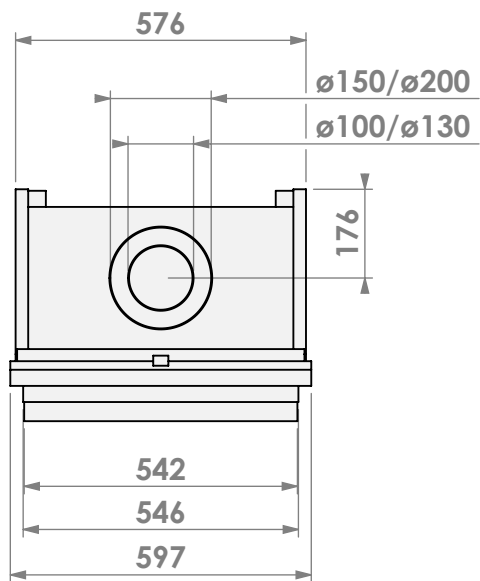

Modifications reserved

Scale: 1:15  
Unit: mm

Version: 0

\* = optional extended adjustable legs max. + 350 mm

**bellfires**

Barbas Bellfires B.V.  
Hallenstraat 17  
5531 AB Bladel  
The Netherlands  
www.barbasbellfires.com

Name: **Topsham Small-3 hidden door+ 10cm**

Modifications reserved

Projection:

American

Scale:

1:15

Version:

0

Unit:

mm