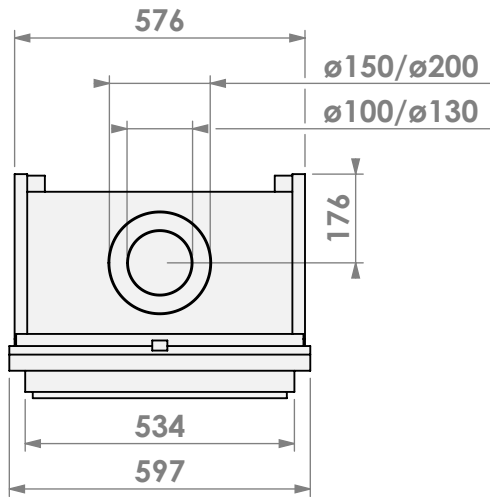

belfires

Barbas Belfires B.V.
Hallenstraat 17
5531 AB Bladel
The Netherlands
www.barbasbelfires.com

Name: **Topsham Small-3 floating frame**

Modifications reserved

Scale: **1:15**
Unit: **mm**

Version: **0**