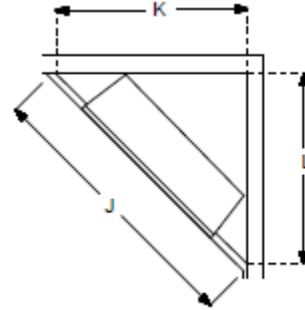

Rough-In Framing Dimensions

Firebox Dimensions

	RBF30	RBF36
A	12 1/2" (318 mm)	12 1/2" (318 mm)
B	30 5/8" (778 mm)	36 5/8" (930 mm)
C	26 3/16" (665 mm)	26 3/16" (665 mm)
D	25 3/4" (654 mm)	25 3/4" (654 mm)
E	12" (306 mm)	12" (306 mm)
F	29 3/8" (746 mm)	35 3/8" (898 mm)
G	31 1/8" (792 mm)	37 1/8" (944 mm)
H	22 3/4" (578 mm)	22 3/4" (578 mm)
I	26 5/8" (6764 mm)	26 5/8" (674 mm)
J	54 1/4" (1378 mm)	60" (1524 mm)
K	38 1/2" (978 mm)	42 1/2" (1080 mm)
L	38 1/2" (978 mm)	42 1/2" (1080 mm)