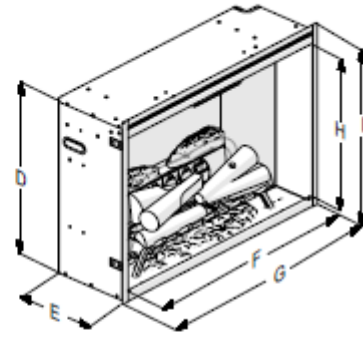

Rough-In Framing Dimensions

Firebox Dimensions

	RBF30	RBF36
A	12 1/2" (318 mm)	12 1/2" (318 mm)
B	30 5/8" (778 mm)	36 5/8" (930 mm)
C	26 3/16" (665 mm)	26 3/16" (665 mm)
D	25 3/4" (654 mm)	25 3/4" (654 mm)
E	12" (306 mm)	12" (306 mm)
F	29 3/8" (746 mm)	35 3/8" (898 mm)
G	31 1/8" (792 mm)	37 1/8" (944 mm)
H	22 3/4" (578 mm)	22 3/4" (578 mm)
I	26 5/8" (6764 mm)	26 5/8" (674 mm)
J	54 1/4" (1378 mm)	60" (1524 mm)
K	38 1/2" (978 mm)	42 1/2" (1080 mm)
L	38 1/2" (978 mm)	42 1/2" (1080 mm)