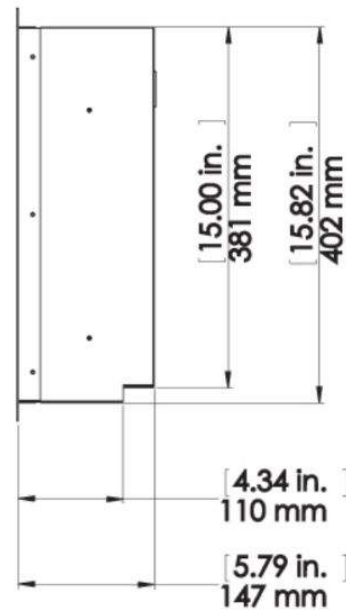

XLF50 50.31 in [1278 mm]  
XLF74 74.31 in [1887 mm]

XLF50 51.41 in [1306 mm]  
XLF74 75.41 in [1941 mm]

 **Dimplex**

*Ignite XL 74*