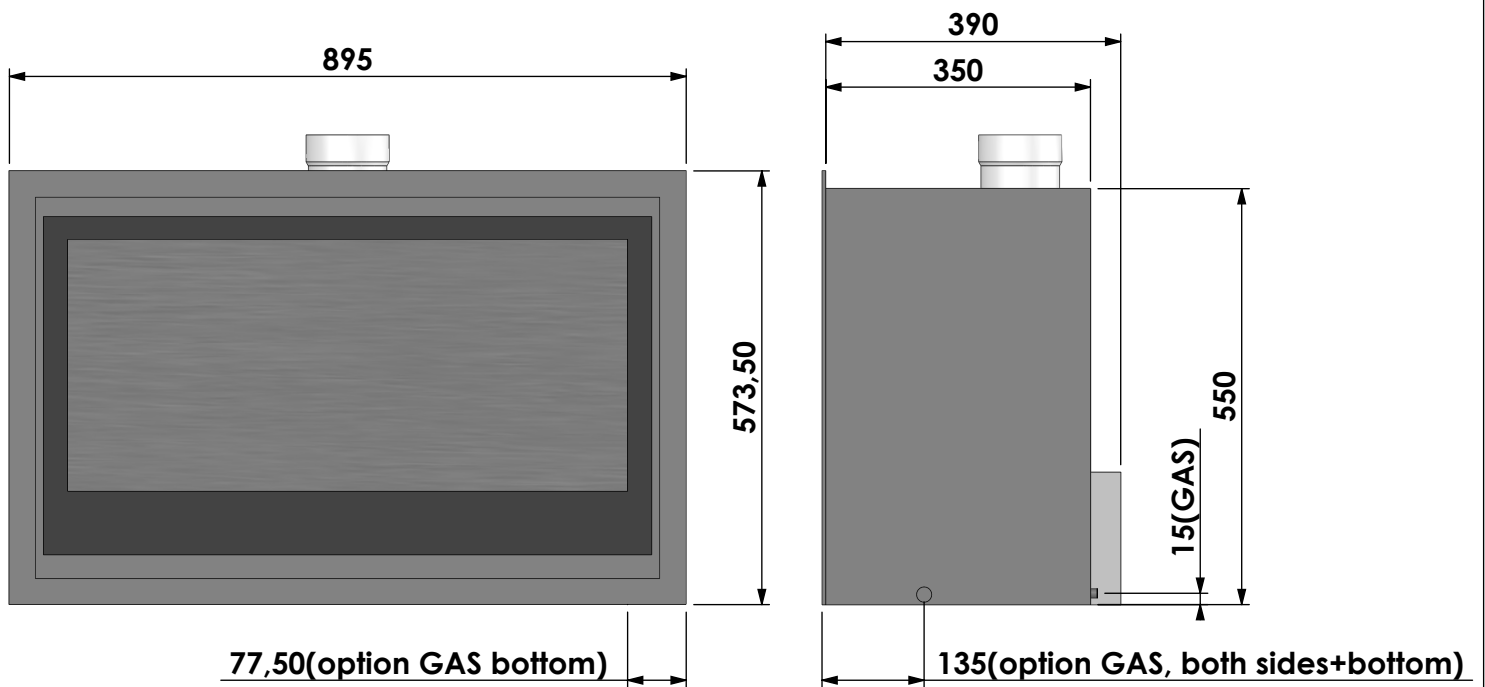

Projection: American

Scale: 1:10
Unit: mm

Version: 0

Bellfires - Hallenstraat 17
 5531 AB Bladel - Netherlands
 Tel. +31 (0) 497 33 92 00
 Fax. +31 (0) 497 33 92 10
 Email: info@bellfires.com

Name: **Unica 2-90 with fan Lined flue- Top connection**

Modifications reserved

Projection: American

Scale: 1:10
 Unit: mm

Version: 0