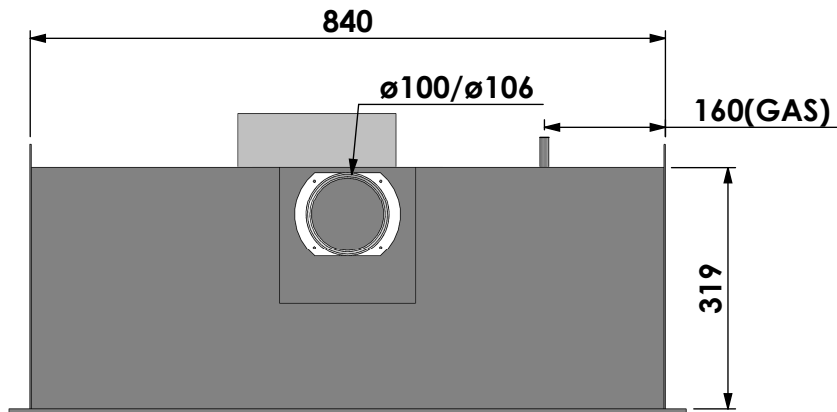

Projection: American

Scale: 1:10
Unit: mm

Version: 0

Bellfires - Hallenstraat 17
 5531 AB Bladel - Netherlands
 Tel. +31 (0) 497 33 92 00
 Fax. +31 (0) 497 33 92 10
 Email: info@bellfires.com

Name: **Unica 2-90 with fan Lined flue- Top connection**

Modifications reserved

Projection: American

Scale: 1:10
 Unit: mm

Version: 0