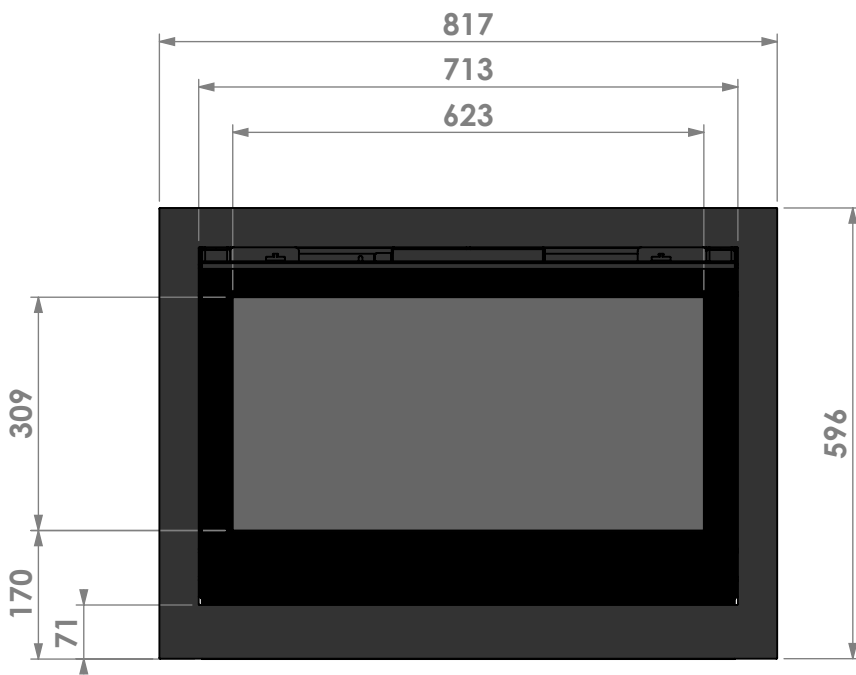

klassiek kader 52mm
classic frame 52mm
cadre classique 52mm
klassischer Rahmen 52mm

bellfires

Barbas Bellfires B.V.
Hallenstraat 17
5531 AB Bladel
The Netherlands
www.barbasbellfires.com

Name: **Smart Bell 75-55**

Modifications
reserved

Projection:
American

Scale:

1:10

Version:

Unit:

mm