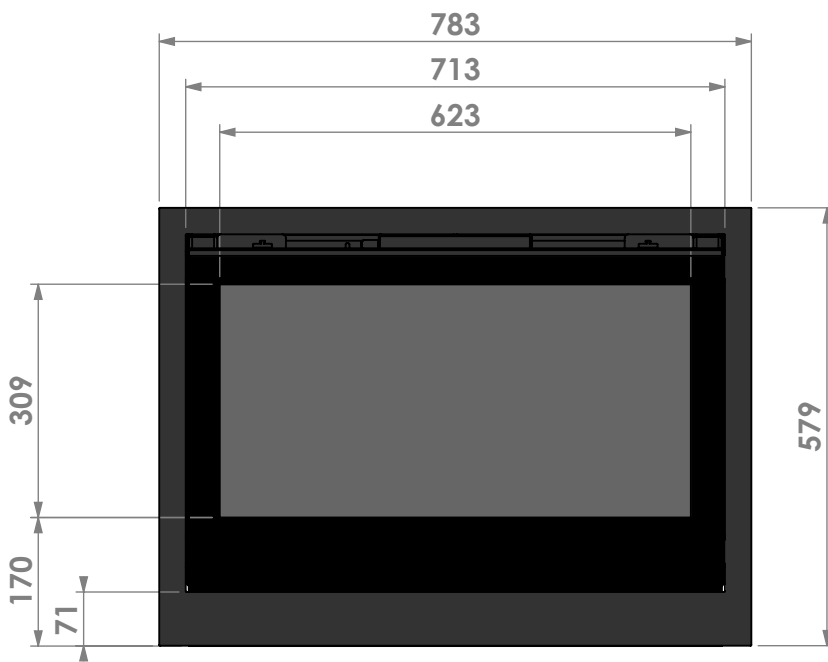

Name: **Smart Bell 75-55**

Modifications  
 reserved

Projection:  
American

Scale: **1:10**

Unit: **mm**

Version:

klassiek kader 35mm  
 classic frame 35mm  
 cadre classique 35mm  
 klassischer Rahmen 35mm

Name: **Smart Bell 75-55**

Modifications  
 reserved

Projection:  
American

Scale:

**1:10**

Version:

Unit:

**mm**

Name: **Smart Bell 75-55**

Modifications  
 reserved

Projection:  
American

Scale: **1:10**

Unit: **mm**

Version:

verdiept kader 15mm  
 insert frame 15mm  
 cadre de profondeur 15mm  
 vertiefter Rahmen 15mm

American

Scale:

**1:10**

Version:

Unit:

**mm**