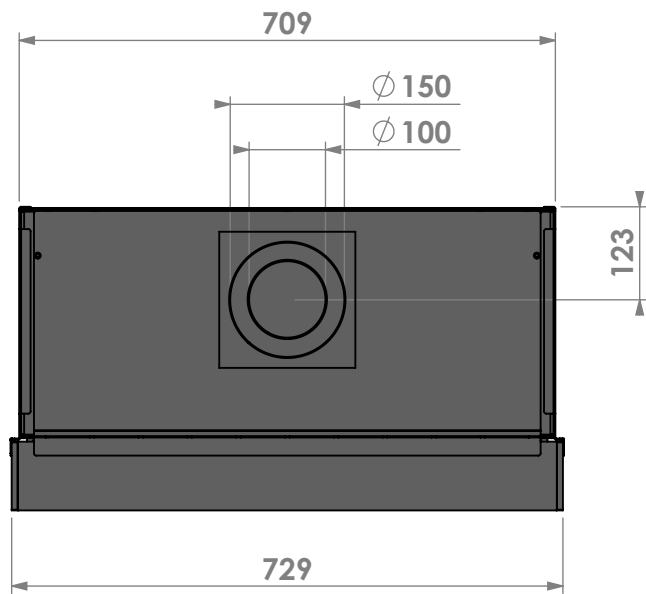

verdiept kader 50mm
insert frame 50mm
cadre de profondeur 50mm
vertiefter Rahmen 50mm

bellfires

Barbas Bellfires B.V.
Hallenstraat 17
5531 AB Bladel
The Netherlands
www.barbasbellfires.com

Name: **Smart Bell 75-55**

Modifications reserved

Projection:
American

Scale: **1:10**

Unit: **mm**

Version: