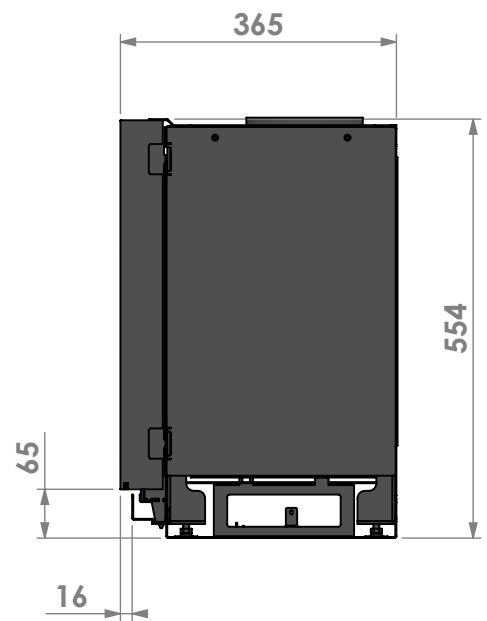

Name: **Smart Bell 75-55**

Modifications  
 reserved

Projection:  
American

Scale: **1:10**

Unit: **mm**

Version:

verdiept kader 15mm  
 insert frame 15mm  
 cadre de profondeur 15mm  
 vertiefter Rahmen 15mm