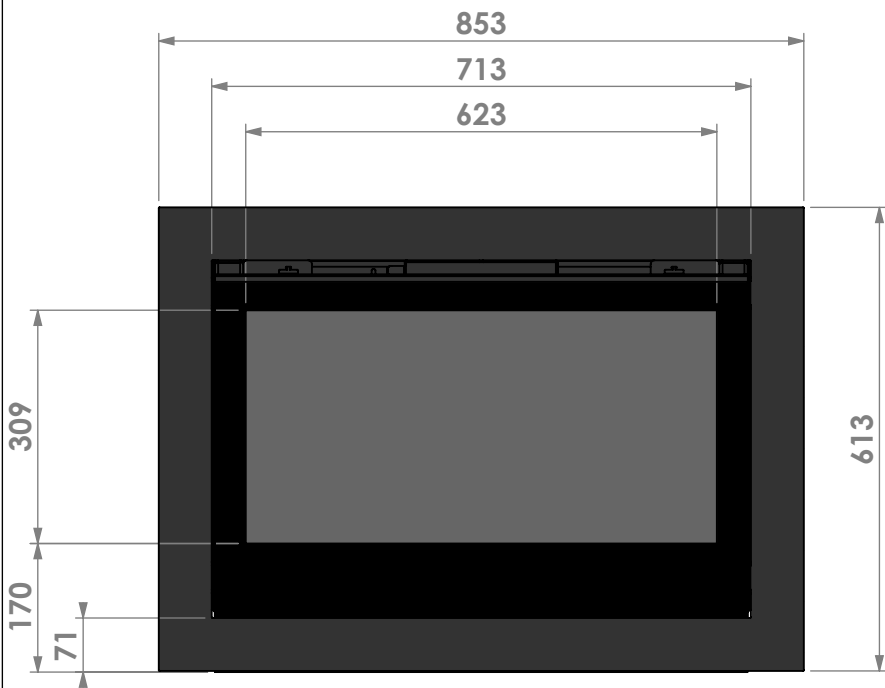

Name: **Smart Bell 75-55**

Modifications  
 reserved

Projection:  
American

Scale:

**1:10**

Version:

Unit:

**mm**

Name: **Smart Bell 75-55**

Modifications  
 reserved

Projection:  
American

Scale: **1:10**

Unit: **mm**

Version:

verdiept kader 15mm  
 insert frame 15mm  
 cadre de profondeur 15mm  
 vertiefter Rahmen 15mm

American

Scale:

**1:10**

Version:

Unit:

**mm**