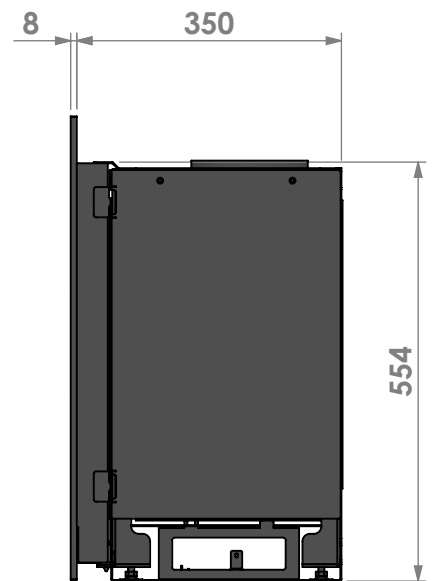

Name: **Smart Bell 75-55**

Modifications  
 reserved

Projection:  
American

Scale:

**1:10**

Version:

Unit:

**mm**

Name: **Smart Bell 75-55**

Modifications  
 reserved

Projection:  
American

Scale: **1:10**

Unit: **mm**

Version:

verdiept kader 15mm  
 insert frame 15mm  
 cadre de profondeur 15mm  
 vertiefter Rahmen 15mm