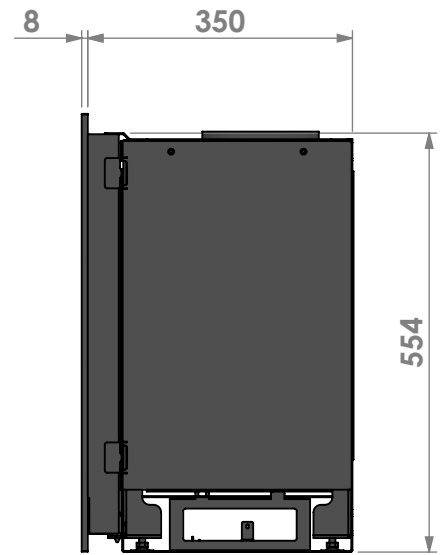

Name: **Smart Bell 75-55**

Modifications  
 reserved

Projection:  
American

Scale: **1:10**

Unit: **mm**

Version:

klassiek kader 35mm  
 classic frame 35mm  
 cadre classique 35mm  
 klassischer Rahmen 35mm

Name: **Smart Bell 75-55**

Modifications  
 reserved

Projection:  
American

Scale:

**1:10**

Version:

Unit:

**mm**

Name: **Smart Bell 75-55**

Modifications  
 reserved

Projection:  
American

Scale: **1:10**

Unit: **mm**

Version:

verdiept kader 15mm  
 insert frame 15mm  
 cadre de profondeur 15mm  
 vertiefter Rahmen 15mm