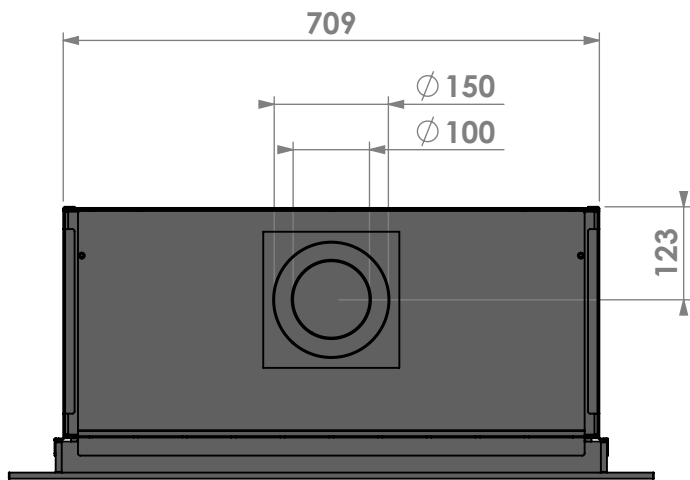

Name: **Smart Bell 75-55**

Modifications  
 reserved

Projection:  
American

Scale:

**1:10**

Version:

Unit:

**mm**

Name: **Smart Bell 75-55**

Modifications  
 reserved

Projection:  
American

Scale: **1:10**

Unit: **mm**

Version:

verdiept kader 15mm  
 insert frame 15mm  
 cadre de profondeur 15mm  
 vertiefter Rahmen 15mm