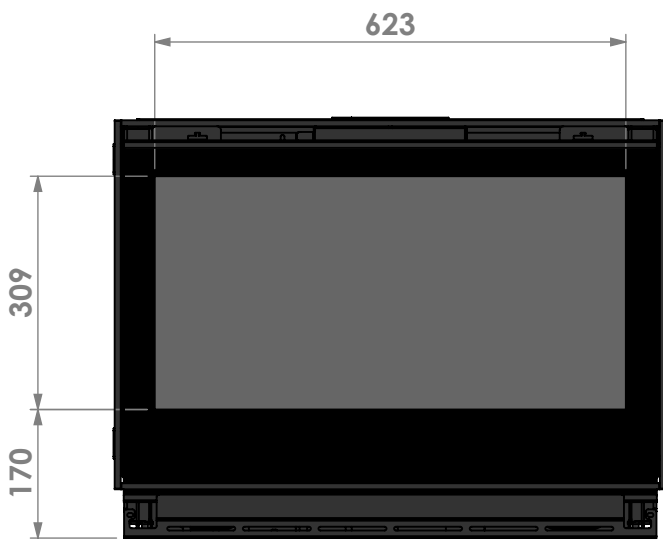

Name: **Smart Bell 75-55**

Modifications  
 reserved

Projection:  
American

Scale: **1:10**

Unit: **mm**

Version:

verdiept kader 15mm  
 insert frame 15mm  
 cadre de profondeur 15mm  
 vertiefter Rahmen 15mm