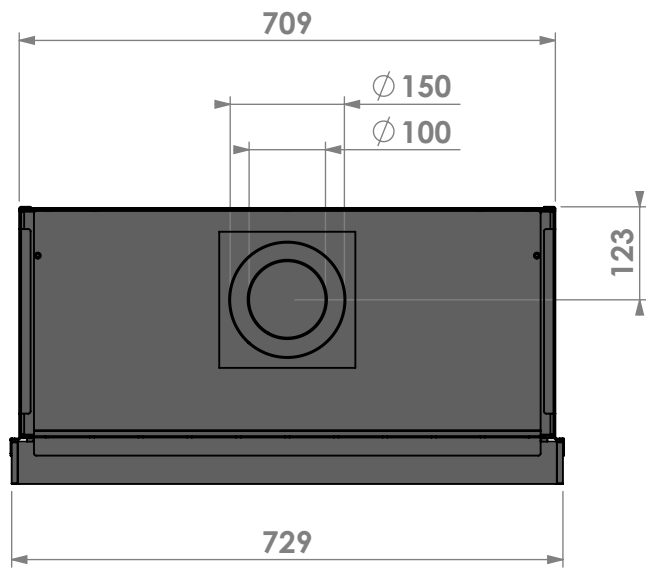

Name: **Smart Bell 75-55**

Modifications  
 reserved

Projection:  
American

Scale: **1:10**

Unit: **mm**

Version:

verdiept kader 15mm  
 insert frame 15mm  
 cadre de profondeur 15mm  
 vertiefter Rahmen 15mm