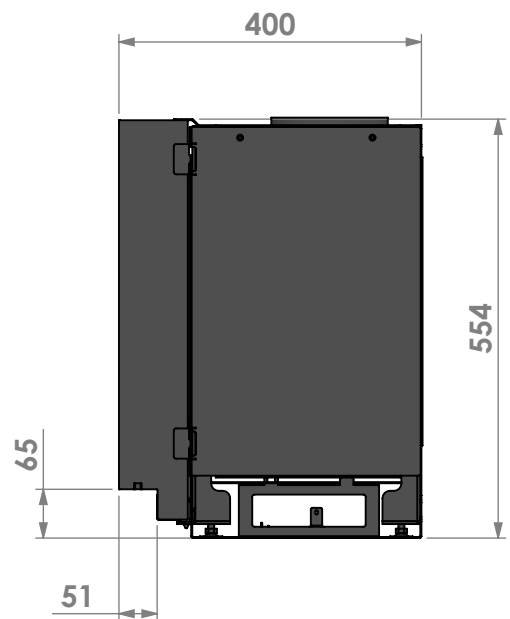

verdiept kader 50mm
insert frame 50mm
cadre de profondeur 50mm
vertiefter Rahmen 50mm

bellfires

Barbas Bellfires B.V.
Hallenstraat 17
5531 AB Bladel
The Netherlands
www.barbasbellfires.com

Name: **Smart Bell 75-55**

Modifications reserved

Projection:
American

Scale: **1:10**

Unit: **mm**

Version: