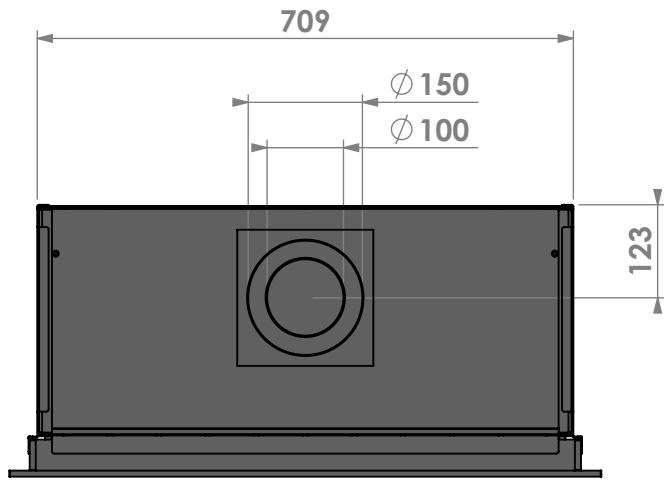

Name: **Smart Bell 75-55**

Modifications  
 reserved

Projection:  
American

Scale: **1:10**

Unit: **mm**

Version:

klassiek kader 35mm  
 classic frame 35mm  
 cadre classique 35mm  
 klassischer Rahmen 35mm

Name: **Smart Bell 75-55**

Modifications  
 reserved

Projection:  
American

Scale:

**1:10**

Version:

Unit:

**mm**

Name: **Smart Bell 75-55**

Modifications  
 reserved

Projection:  
American

Scale: **1:10**

Unit: **mm**

Version:

verdiept kader 15mm  
 insert frame 15mm  
 cadre de profondeur 15mm  
 vertiefter Rahmen 15mm

American

Scale:

**1:10**

Version:

Unit:

**mm**