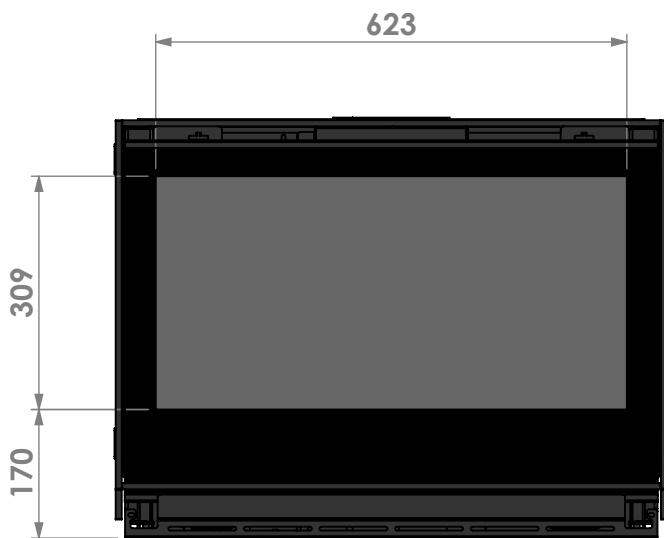

verdiept kader 50mm
insert frame 50mm
cadre de profondeur 50mm
vertiefter Rahmen 50mm

bellfires

Barbas Bellfires B.V.
Hallenstraat 17
5531 AB Bladel
The Netherlands
www.barbasbellfires.com

Name: **Smart Bell 75-55**

Modifications reserved

Projection:
American

Scale: **1:10**

Unit: **mm**

Version: