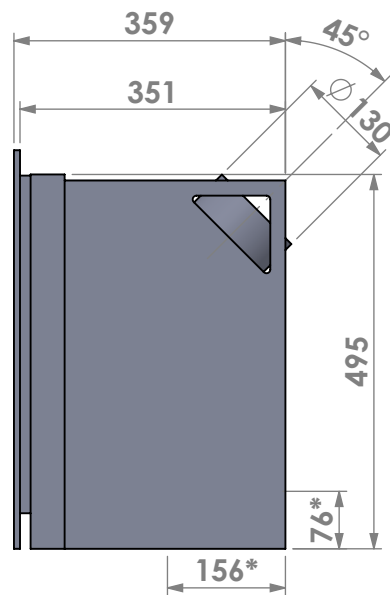

Name: **Unilux-6 52 insert frame**

Modifications reserved

Projection: American

Scale: 1:10

Unit: mm

Version: 0

*** = optional air inlet/outlet**

Barbas - Hallenstraat 17
5531 AB Bladel - Netherlands
Tel. +31 (0) 497 33 92 00
Fax. +31 (0) 497 33 92 10
Email: info@barbas.com

Name: **Unilux-6 52 classic frame**

Modifications reserved

Projection: American

Scale: 1:10

Unit: mm

Version: 0

*** = optional air inlet/outlet**

Barbas - Hallenstraat 17
5531 AB Bladel - Netherlands
Tel. +31 (0) 497 33 92 00
Fax. +31 (0) 497 33 92 10
Email: info@barbas.com

Name: **Unilux-6 52 45' classic frame**

Modifications reserved

Projection: American

Scale: 1:10

Unit: mm

Version: 0