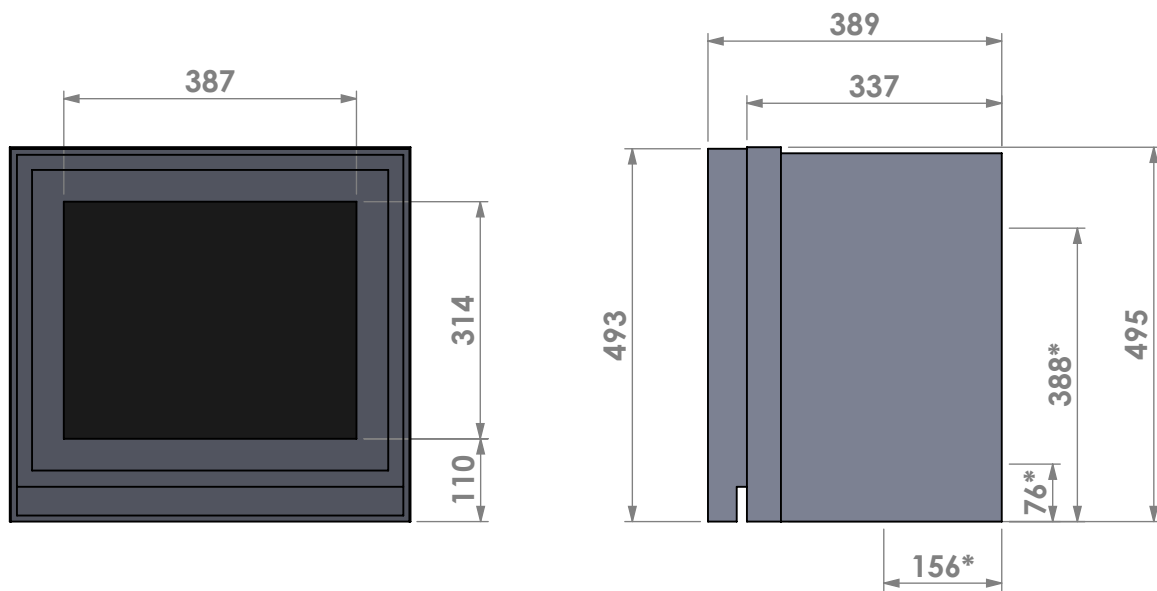

* = optional air inlet/outlet

Barbas - Hallenstraat 17
5531 AB Bladel - Netherlands
Tel. +31 (0) 497 33 92 00
Fax. +31 (0) 497 33 92 10
Email: info@barbas.com

Name: **Unilux-6 52 insert frame**

Modifications reserved

Projection: American

Scale: 1:10

Unit: mm

Version: 0