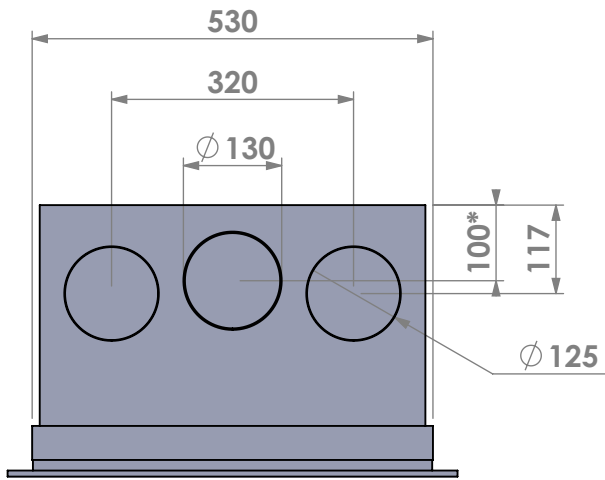

Name: **Unilux-6 52 insert frame**

Modifications reserved

Projection: American

Scale: 1:10

Unit: mm

Version: 0

*** = optional air inlet/outlet**

Barbas - Hallenstraat 17
5531 AB Bladel - Netherlands
Tel. +31 (0) 497 33 92 00
Fax. +31 (0) 497 33 92 10
Email: info@barbas.com

Name: **Unilux-6 52 classic frame**

Modifications reserved

Projection: American

Scale: 1:10

Unit: mm

Version: 0

*** = optional air inlet/outlet**

Barbas - Hallenstraat 17
5531 AB Bladel - Netherlands
Tel. +31 (0) 497 33 92 00
Fax. +31 (0) 497 33 92 10
Email: info@barbas.com

Name: **Unilux-6 52 45' classic frame**

Modifications reserved

Projection: American

Scale: 1:10

Unit: mm

Version: 0