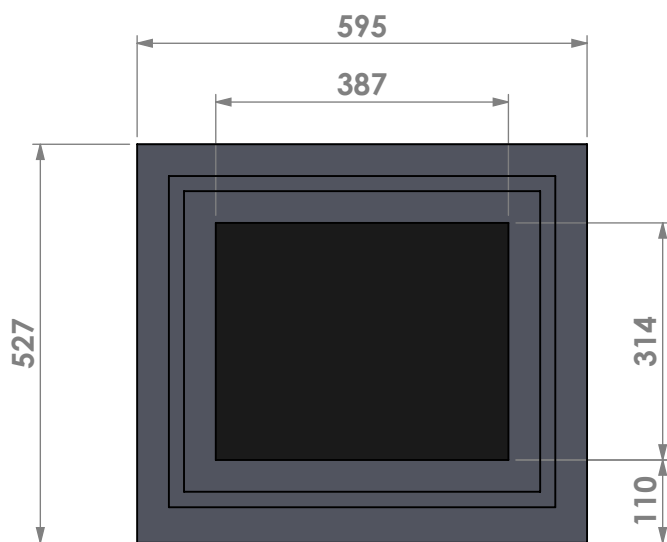

Name: **Unilux-6 52 classic frame**

Modifications reserved

Projection: American

Scale: 1:10

Unit: mm

Version: 0

*** = optional air inlet/outlet**

Barbas - Hallenstraat 17
5531 AB Bladel - Netherlands
Tel. +31 (0) 497 33 92 00
Fax. +31 (0) 497 33 92 10
Email: info@barbas.com

Name: **Unilux-6 52 45' classic frame**

Modifications reserved

Projection: American

Scale: 1:10

Unit: mm

Version: 0