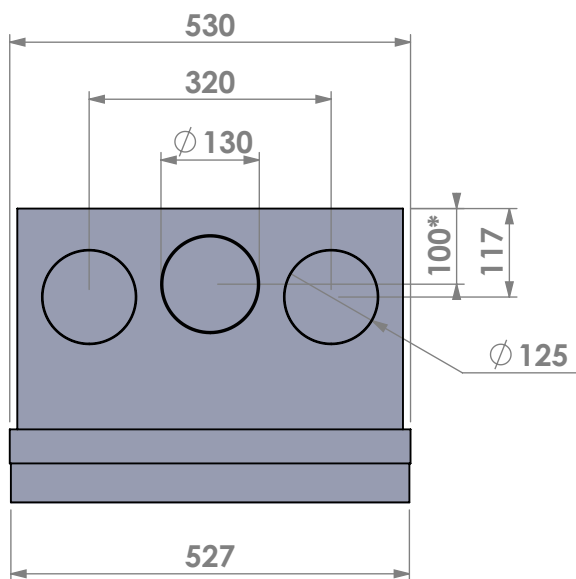

Name: **Unilux-6 52 built-in frame**

Modifications reserved

Projection: American

Scale: 1:10

Unit: mm

Version: 0

*** = optional air inlet/outlet**

Barbas - Hallenstraat 17
5531 AB Bladel - Netherlands
Tel. +31 (0) 497 33 92 00
Fax. +31 (0) 497 33 92 10
Email: info@barbas.com

Name: **Unilux-6 52 insert frame**

Modifications reserved

Projection: American

Scale: 1:10

Unit: mm

Version: 0

*** = optional air inlet/outlet**

Barbas - Hallenstraat 17
5531 AB Bladel - Netherlands
Tel. +31 (0) 497 33 92 00
Fax. +31 (0) 497 33 92 10
Email: info@barbas.com

Name: **Unilux-6 52 classic frame**

Modifications reserved

Projection: American

Scale: 1:10

Unit: mm

Version: 0

*** = optional air inlet/outlet**

Barbas - Hallenstraat 17
5531 AB Bladel - Netherlands
Tel. +31 (0) 497 33 92 00
Fax. +31 (0) 497 33 92 10
Email: info@barbas.com

Name: **Unilux-6 52 45' classic frame**

Modifications reserved

Projection: American

Scale: 1:10

Unit: mm

Version: 0