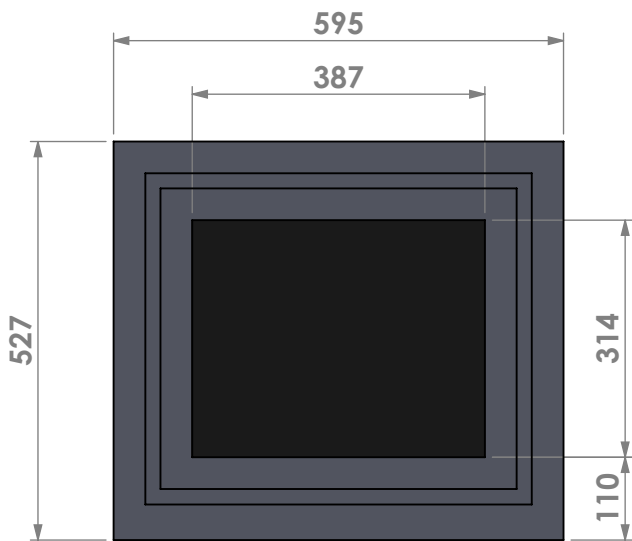

Name: **Unilux-6 52 insert frame**

Modifications reserved

Projection: American

Scale: 1:10

Unit: mm

Version: 0

*** = optional air inlet/outlet**

Barbas - Hallenstraat 17
5531 AB Bladel - Netherlands
Tel. +31 (0) 497 33 92 00
Fax. +31 (0) 497 33 92 10
Email: info@barbas.com

Name: **Unilux-6 52 45' classic frame**

Modifications reserved

Projection: American

Scale: 1:10

Unit: mm

Version: 0