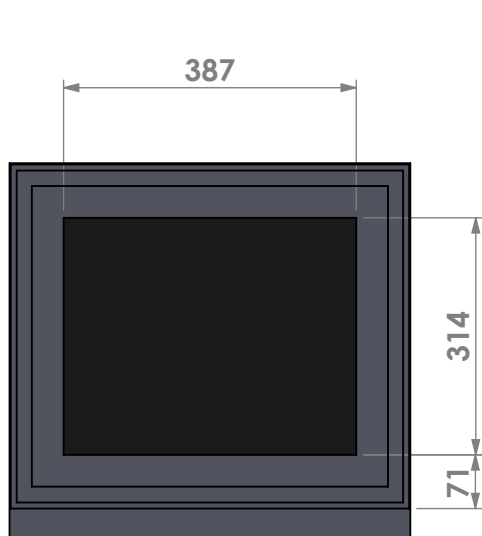

* = optional air inlet/outlet

Barbas - Hallenstraat 17
5531 AB Bladel - Netherlands
Tel. +31 (0) 497 33 92 00
Fax. +31 (0) 497 33 92 10
Email: info@barbas.com

Name: **Unilux-6 52 built-in frame**

Modifications reserved

Projection: American

Scale: 1:10

Unit: mm

Version: 0