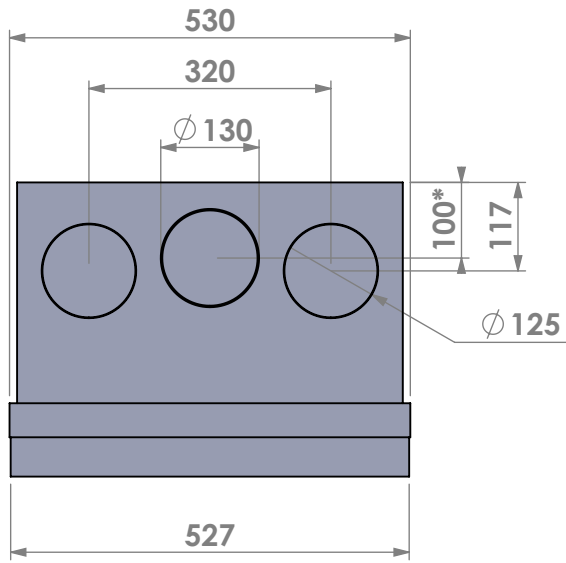

* = optional air inlet/outlet

Barbas - Hallenstraat 17
5531 AB Bladel - Netherlands
Tel. +31 (0) 497 33 92 00
Fax. +31 (0) 497 33 92 10
Email: info@barbas.com

Name: **Unilux-6 52 built-in frame**

Modifications reserved

Projection: American

Scale: 1:10

Unit: mm

Version: 0