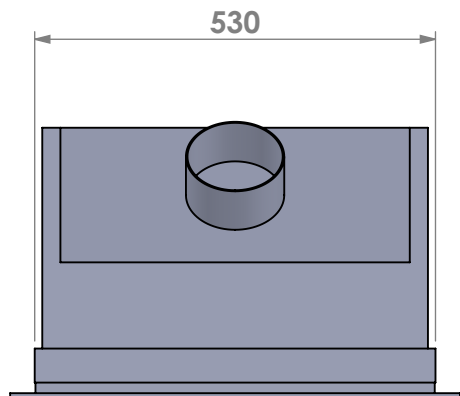

Name: **Unilux-6 52 classic frame**

Modifications reserved

Projection: American

Scale: 1:10

Unit: mm

Version: 0

*** = optional air inlet/outlet**

Barbas - Hallenstraat 17
5531 AB Bladel - Netherlands
Tel. +31 (0) 497 33 92 00
Fax. +31 (0) 497 33 92 10
Email: info@barbas.com

Name: **Unilux-6 52 45' classic frame**

Modifications reserved

Projection: American

Scale: 1:10

Unit: mm

Version: 0