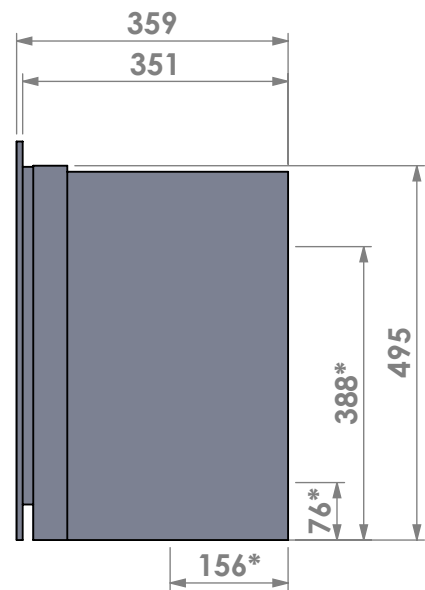

Name: **Unilux-6 52 insert frame**

Modifications reserved

Projection: American

Scale: 1:10

Unit: mm

Version: 0

*** = optional air inlet/outlet**

Barbas - Hallenstraat 17
5531 AB Bladel - Netherlands
Tel. +31 (0) 497 33 92 00
Fax. +31 (0) 497 33 92 10
Email: info@barbas.com

Name: **Unilux-6 52 classic frame**

Modifications reserved

Projection: American

Scale: 1:10

Unit: mm

Version: 0

*** = optional air inlet/outlet**

Barbas - Hallenstraat 17
5531 AB Bladel - Netherlands
Tel. +31 (0) 497 33 92 00
Fax. +31 (0) 497 33 92 10
Email: info@barbas.com

Name: **Unilux-6 52 45' classic frame**

Modifications reserved

Projection: American

Scale: 1:10

Unit: mm

Version: 0