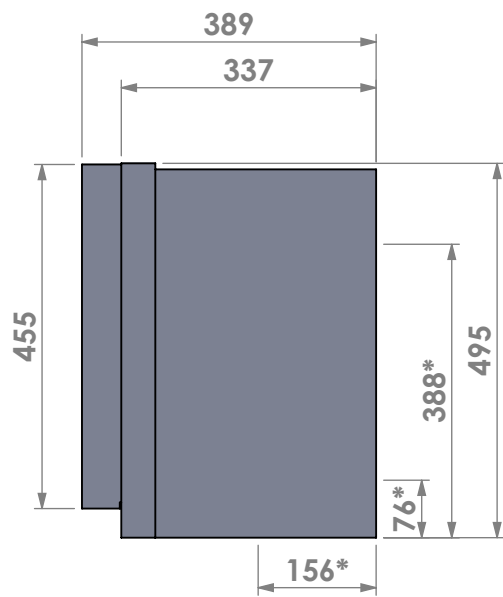

* = optional air inlet/outlet

Barbas - Hallenstraat 17
5531 AB Bladel - Netherlands
Tel. +31 (0) 497 33 92 00
Fax. +31 (0) 497 33 92 10
Email: info@barbas.com

Name: **Unilux-6 52 built-in frame**

Modifications reserved

Projection: American

Scale: 1:10

Unit: mm

Version: 0